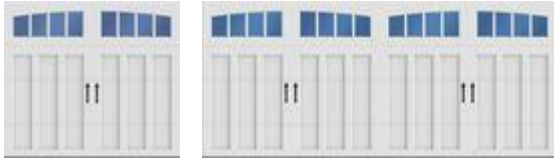

PT - PINETOP - 3 LITE SQUARE

BB - BRADBERRY - CLOSED SQUARE

PT - PINETOP - 3 LITE ARCH

BB - BRADBERRY - CLOSED ARCH

PT - PINETOP - 6 LITE SQUARE

BB - BRADBERRY - CLEAR SQUARE

PT - PINETOP - 6 LITE ARCH

BB - BRADBERRY - CLEAR ARCH

PT - PINETOP - 4 LITE ARCH

BB - BRADBERRY - 3 LITE SQUARE

PT - PINETOP - 4 LITE SQUARE

BB - BRADBERRY - 3 LITE ARCH

PT - PINETOP - 8 LITE SQUARE

BB - BRADBERRY - 6 LITE SQUARE

BB - BRADBERRY - 6 LITE ARCH

KT - KENSINGTON - CLEAR ARCH

BB - BRADBERRY - 4 LITE SQUARE

KT - KENSINGTON - 3 LITE SQUARE

BB - BRADBERRY - 4 LITE ARCH

KT - KENSINGTON - 3 LITE ARCH

BB - BRADBERRY - 8 LITE ARCH

KT - KENSINGTON - 6 LITE SQUARE

BB - BRADBERRY - 8 LITE SQUARE