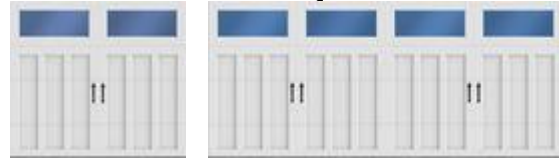

LB - LAURELBAY - 4 LITE ARCH

LB - LAURELBAY - 8 LITE SQUARE

LB - LAURELBAY - 8 LITE ARCH

PT - PINETOP - CLOSED SQUARE

PT - PINETOP - CLOSED ARCH

PT - PINETOP - CLEAR SQUARE

PT - PINETOP - CLEAR ARCH

PT - PINETOP - 8 LITE ARCH

PT - PINETOP - 3 LITE SQUARE

BB - BRADBERRY - CLOSED SQUARE

PT - PINETOP - 3 LITE ARCH

BB - BRADBERRY - CLOSED ARCH

PT - PINETOP - 6 LITE SQUARE

BB - BRADBERRY - CLEAR SQUARE

PT - PINETOP - 6 LITE ARCH

BB - BRADBERRY - CLEAR ARCH

PT - PINETOP - 4 LITE ARCH

BB - BRADBERRY - 3 LITE SQUARE

PT - PINETOP - 4 LITE SQUARE

BB - BRADBERRY - 3 LITE ARCH

PT - PINETOP - 8 LITE SQUARE

BB - BRADBERRY - 6 LITE SQUARE

BB - BRADBERRY - 6 LITE ARCH

KT - KENSINGTON - CLEAR ARCH

BB - BRADBERRY - 4 LITE SQUARE

KT - KENSINGTON - 3 LITE SQUARE

BB - BRADBERRY - 4 LITE ARCH

KT - KENSINGTON - 3 LITE ARCH

BB - BRADBERRY - 8 LITE ARCH

KT - KENSINGTON - 6 LITE SQUARE

BB - BRADBERRY - 8 LITE SQUARE