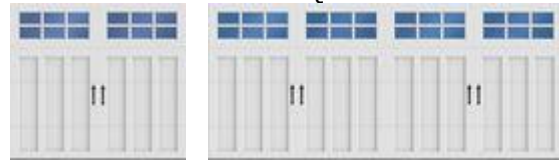

PT - PINETOP - 3 LITE SQUARE

BB - BRADBERRY - CLOSED SQUARE

PT - PINETOP - 3 LITE ARCH

BB - BRADBERRY - CLOSED ARCH

PT - PINETOP - 6 LITE SQUARE

BB - BRADBERRY - CLEAR SQUARE

PT - PINETOP - 6 LITE ARCH

BB - BRADBERRY - CLEAR ARCH

PT - PINETOP - 4 LITE ARCH

BB - BRADBERRY - 3 LITE SQUARE

PT - PINETOP - 4 LITE SQUARE

BB - BRADBERRY - 3 LITE ARCH

PT - PINETOP - 8 LITE SQUARE

BB - BRADBERRY - 6 LITE SQUARE

BB - BRADBERRY - 6 LITE ARCH

KT - KENSINGTON - CLEAR ARCH

BB - BRADBERRY - 4 LITE SQUARE

KT - KENSINGTON - 3 LITE SQUARE

BB - BRADBERRY - 4 LITE ARCH

KT - KENSINGTON - 3 LITE ARCH

BB - BRADBERRY - 8 LITE ARCH

KT - KENSINGTON - 6 LITE SQUARE

BB - BRADBERRY - 8 LITE SQUARE