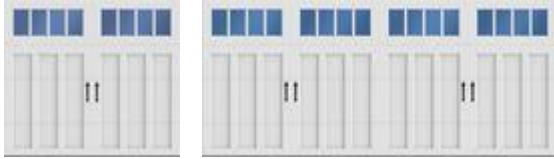

PT - PINETOP - 3 LITE SQUARE

BB - BRADBERRY - CLOSED SQUARE

PT - PINETOP - 3 LITE ARCH

BB - BRADBERRY - CLOSED ARCH

PT - PINETOP - 6 LITE SQUARE

BB - BRADBERRY - CLEAR SQUARE

PT - PINETOP - 6 LITE ARCH

BB - BRADBERRY - CLEAR ARCH

PT - PINETOP - 4 LITE ARCH

BB - BRADBERRY - 3 LITE SQUARE

PT - PINETOP - 4 LITE SQUARE

BB - BRADBERRY - 3 LITE ARCH

PT - PINETOP - 8 LITE SQUARE

BB - BRADBERRY - 6 LITE SQUARE

BB - BRADBERRY - 6 LITE ARCH

KT - KENSINGTON - CLEAR ARCH

BB - BRADBERRY - 4 LITE SQUARE

KT - KENSINGTON - 3 LITE SQUARE

BB - BRADBERRY - 4 LITE ARCH

KT - KENSINGTON - 3 LITE ARCH

BB - BRADBERRY - 8 LITE ARCH

KT - KENSINGTON - 6 LITE SQUARE

BB - BRADBERRY - 8 LITE SQUARE